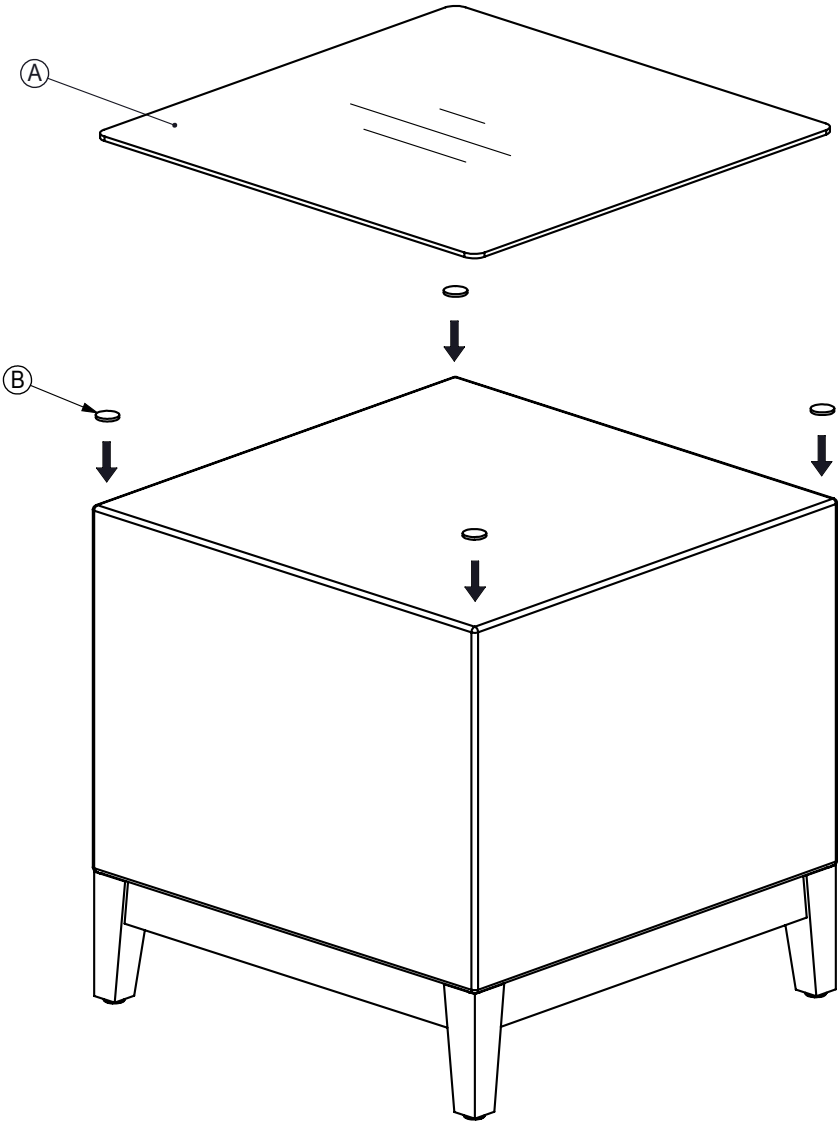

ASSEMBLY INSTRUCTIONS TAPESTRY END TABLE

A	
	CLEAR GLASS T. 5 mm, 55.5 X 55.5 cm TEMPERED
	PCS : 1
B	
	GLASS BUMPER T.3mm, Ø25mm
	PCS : 4